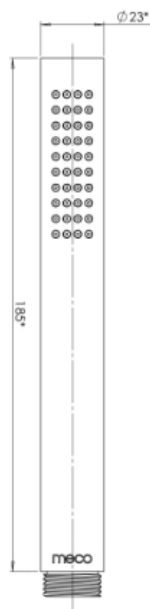

meco[®]
Y O U R B A T H R O O M

Squeeze cylindrical hand piece,
ABS chrome

MA11160

version 01

date 17/07/2017

meco international pty ltd.

meco.com.au

for all sales & product inquiries email sales@meco.com.au or call (02) 9618 6999

*all measurements are subject to accepted manufacturing tolerances. please check actual product dimensions prior to installation. meco international pty ltd reserves the right to change specifications at any time without giving prior notification.